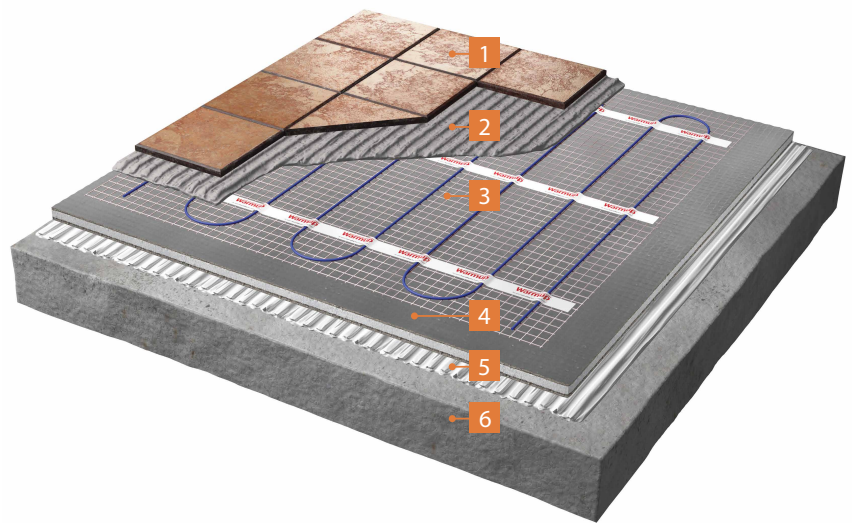

PVC HEATING MAT

Overview

The PVC floor heating mat systems are designed to be tough enough for professional use, yet easy to install for do it yourself enthusiasts. The radiant heating cable is attached to a tough fibreglass mesh.

The PVC mat system utilises our dual core heating element and with only one power lead to wire, it is easy to install in just a matter of hours, without raising floor levels. The cable is attached in a series of loops to thin but tough mats, to fit floor areas from as small as 1m² and up.

FLOOR CONSTRUCTION

1. Floor finish
2. Tile adhesive or levelling compound
3. Heating Mat
4. Coated Insulation Board
5. Flexible adhesive
6. Subfloor

Warmup Ireland
Web: www.warmup.ie
Email: ie@warmup.com
Telephone: 1 800 937 429

Warmup
The world's best-selling floor heating brand™